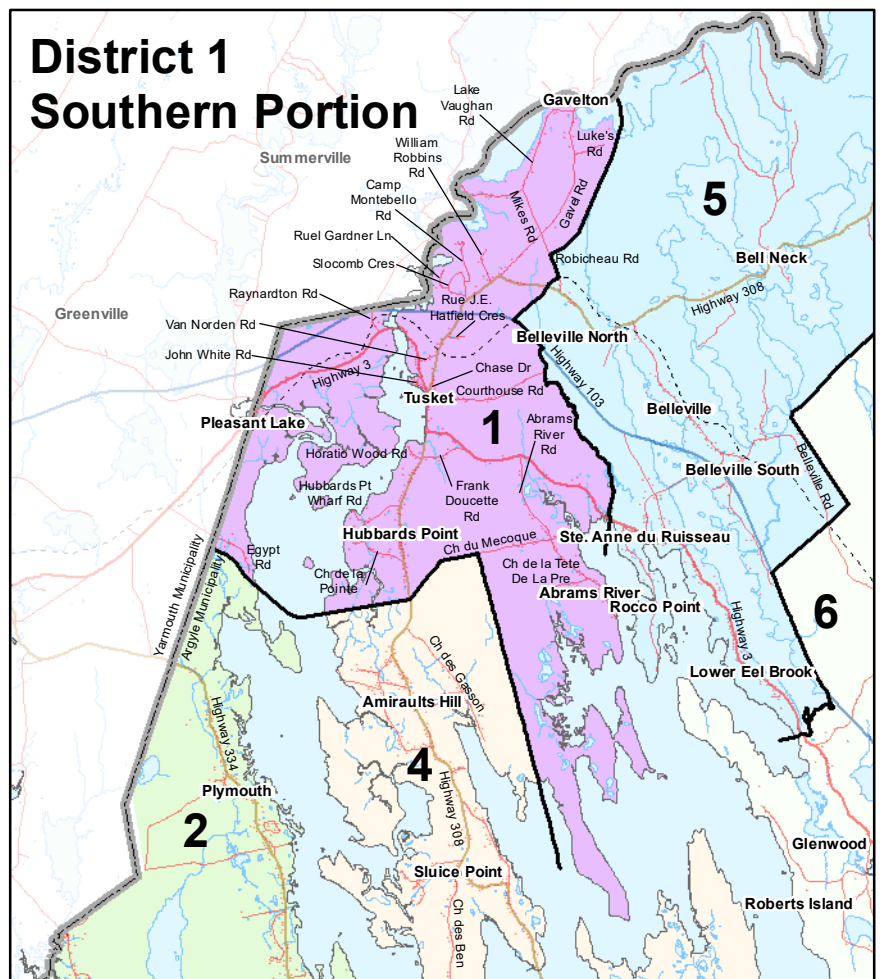

District 1 Northern Portion

District 1 Southern Portion

- Residences
- District Boundaries
- Yarmouth County Trail
- Highway
- Trunk
- Collector
- Local Road

This product includes map data derived from the Nova Scotia Topographic Database (NSTDB) and the Nova Scotia Civic Address File (NSCAF) and is Crown © copyright 2020, Province of Nova Scotia.

Used by permission of Service Nova Scotia and Municipal Relations (SNSMR) licenses *A0396 and *A0812. This map is intended for reference purposes only. Errors and omissions may exist.

This map may not be reproduced in whole or in part, by any means-graphic, electronic or mechanical without the written permission of the Municipality of the District of Argyle • 27 Courthouse Rd • P.O. Box 10 Tusket, NS • B0W 3M0 • Tel (902) 648-2623 Fax (902) 648-0367

Electoral Boundaries: Municipality of the District of Argyle
Topographic Layer: 1:10,000 Nova Scotia Topographic Database (NSTDB) - *NSGC.
Road Layer: 1:10,000 Nova Civic Address File (NSCAF) - *NSGC.
GSA Names: 1:10,000 Nova Civic Address File (NSCAF) - *NSGC.
 *NSGC: Nova Scotia Geomatics Centre, Amherst, N.S.