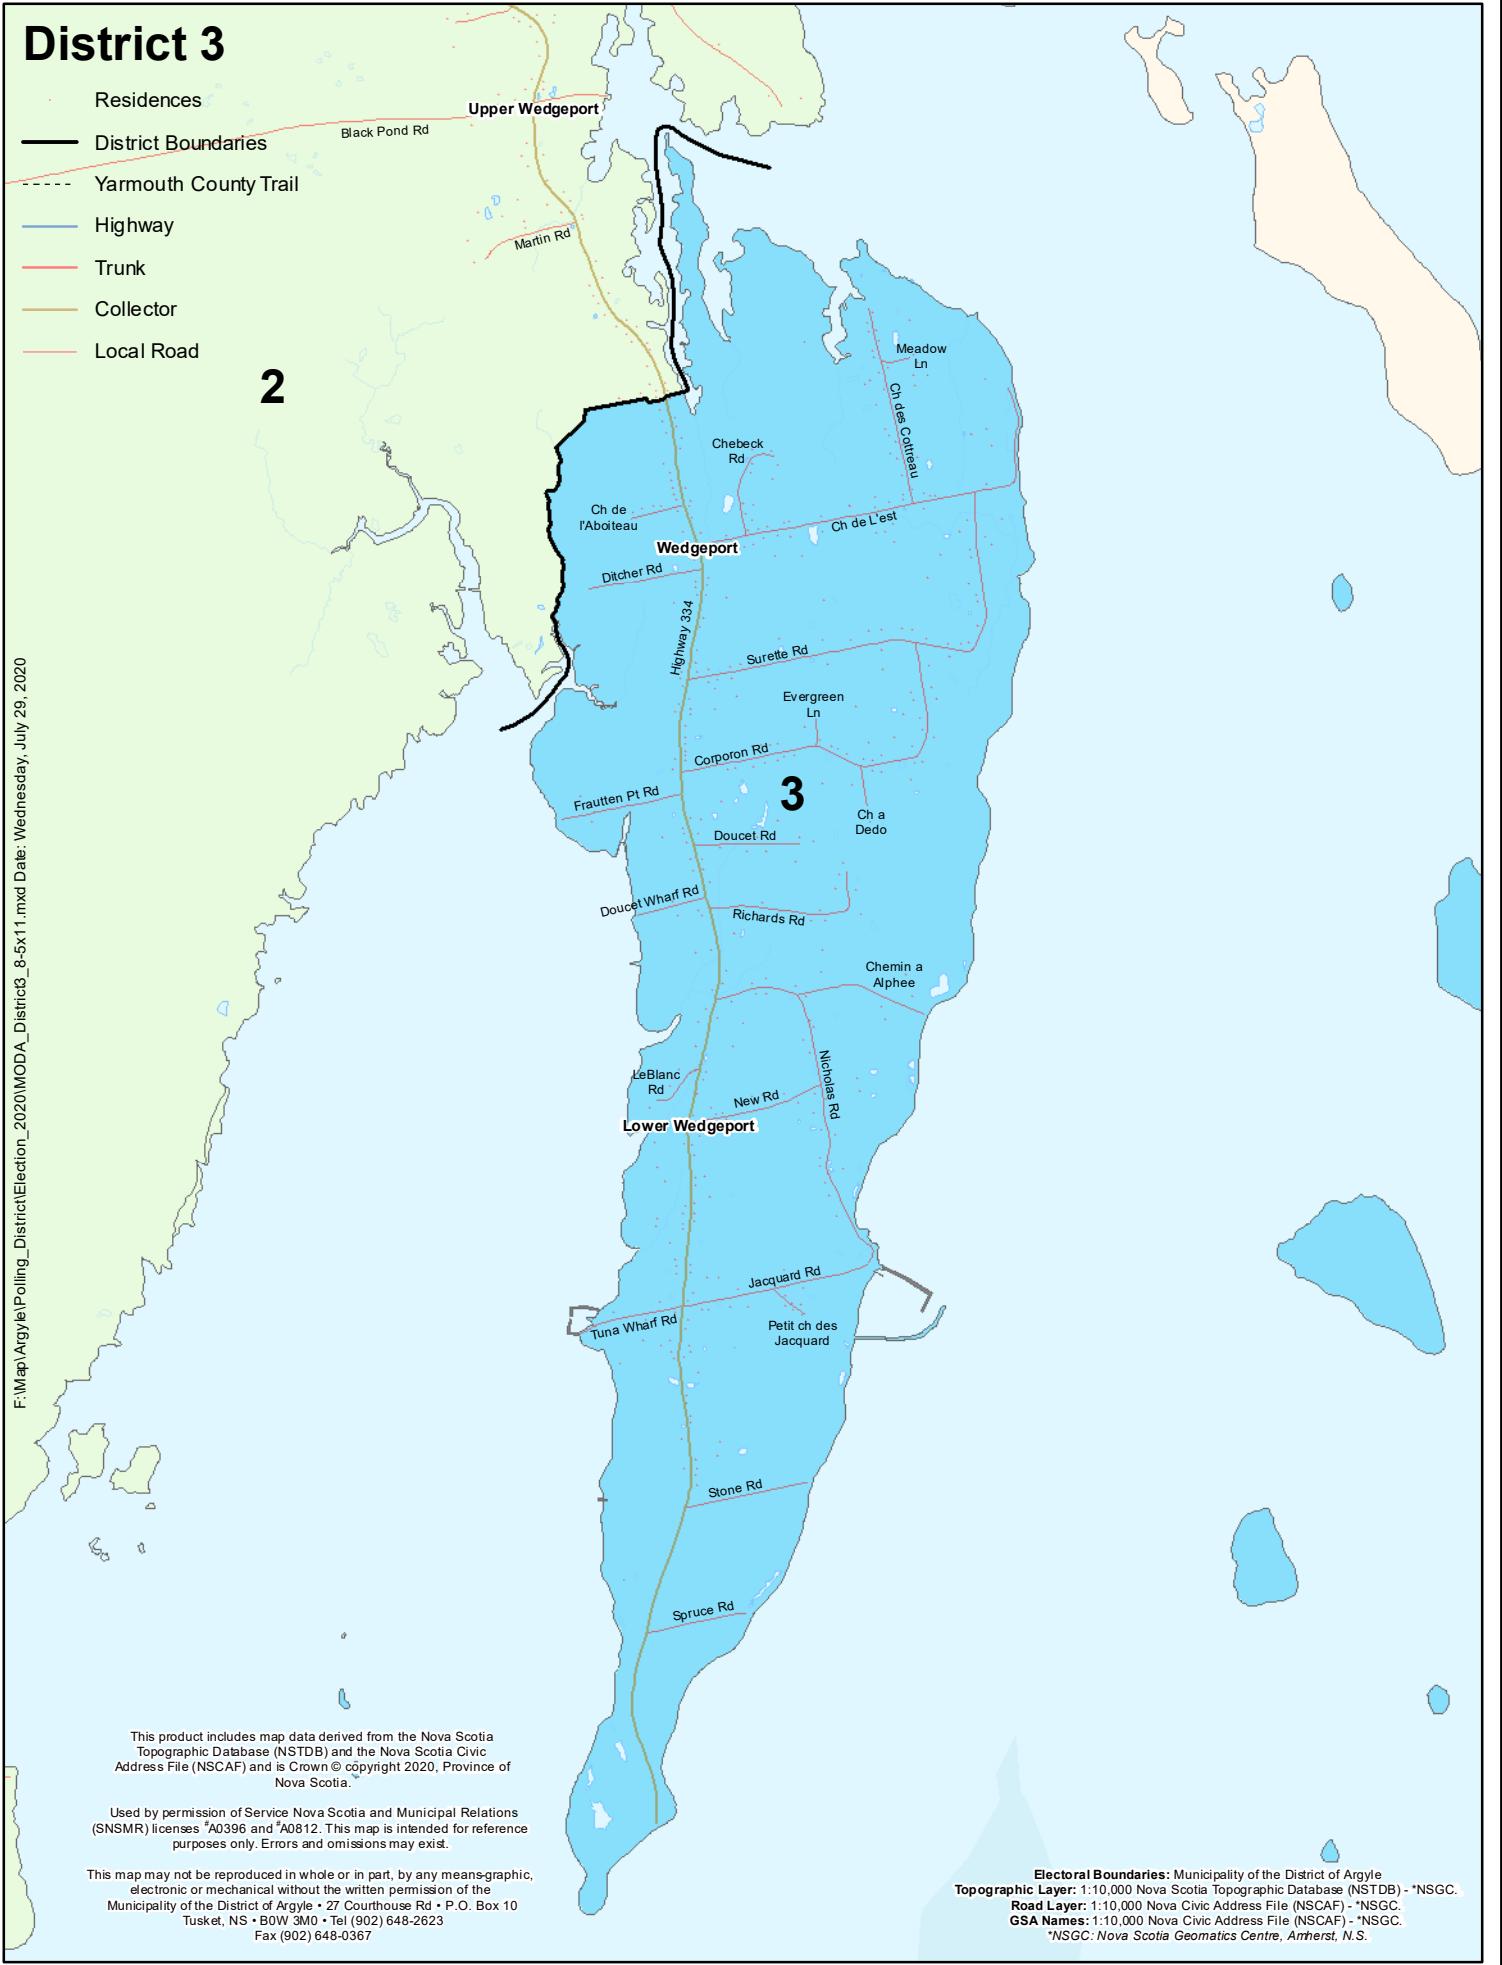

# District 3

- Residences
- District Boundaries
- Yarmouth County Trail
- Highway
- Trunk
- Collector
- Local Road

2

3

F:\Map\Argyle\Polling\_District\Election\_2020\MODA\_District3\_8-5x11.mxd Date: Wednesday, July 29, 2020

This product includes map data derived from the Nova Scotia Topographic Database (NSTDB) and the Nova Scotia Civic Address File (NSCAF) and is Crown © copyright 2020, Province of Nova Scotia.

Used by permission of Service Nova Scotia and Municipal Relations (SNSMR) licenses \*A0396 and \*A0812. This map is intended for reference purposes only. Errors and omissions may exist.