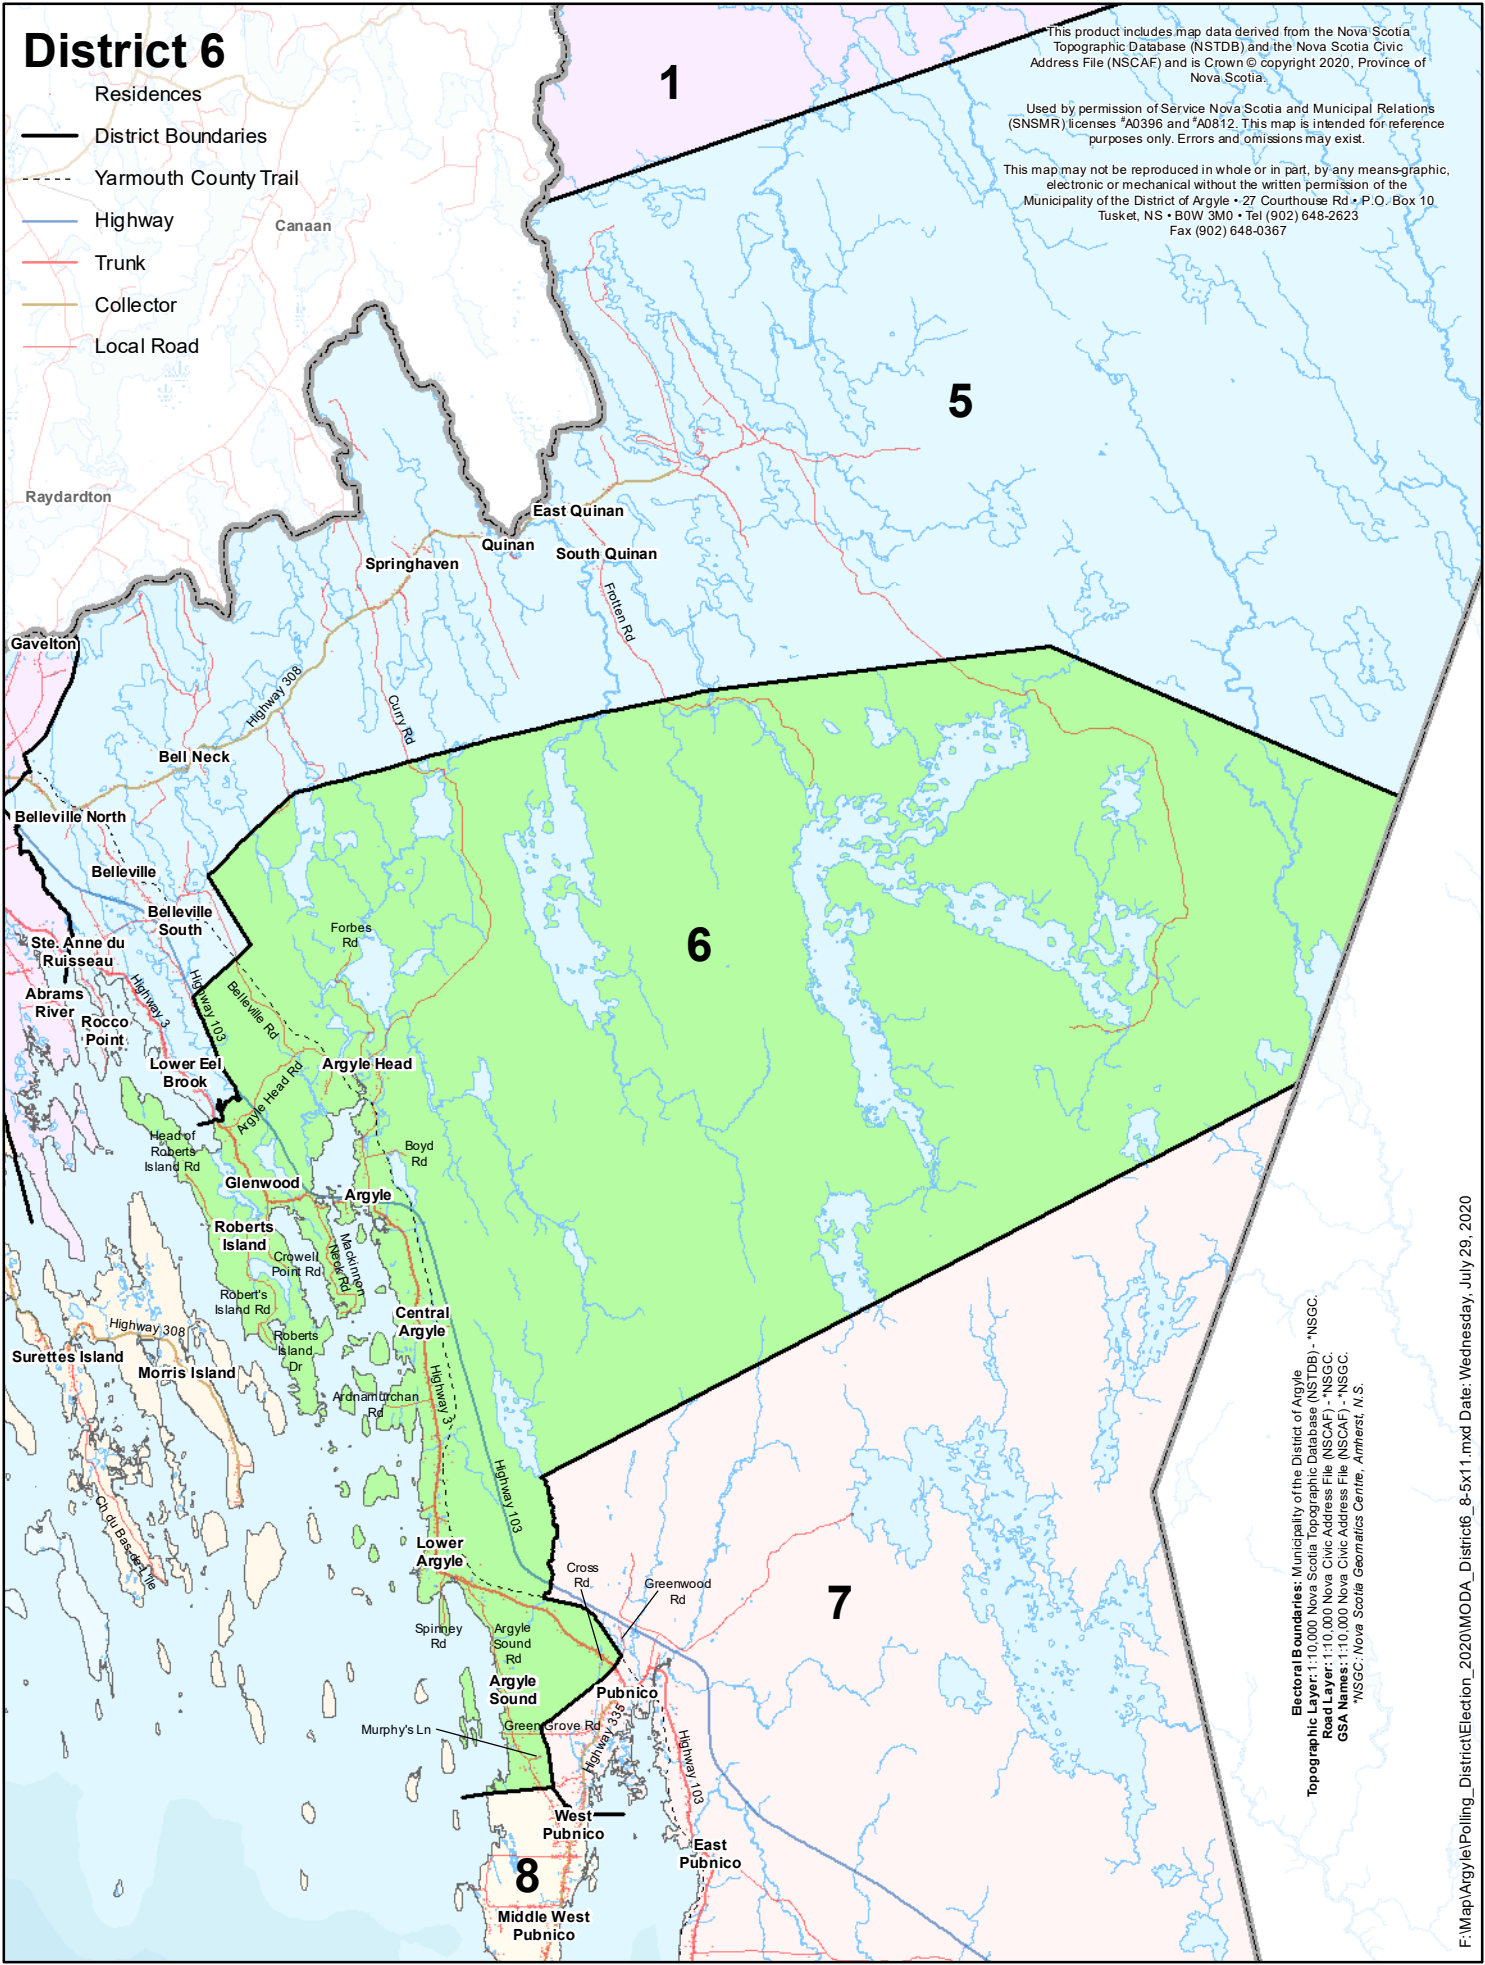

# District 6

- Residences
- District Boundaries
- Yarmouth County Trail
- Highway
- Trunk
- Collector
- Local Road

This product includes map data derived from the Nova Scotia Topographic Database (NSTDB) and the Nova Scotia Civic Address File (NSCAF) and is Crown © copyright 2020, Province of Nova Scotia.

Used by permission of Service Nova Scotia and Municipal Relations (SNSMR) licenses \*A0396 and \*A0812. This map is intended for reference purposes only. Errors and omissions may exist.

This map may not be reproduced in whole or in part, by any means-graphic, electronic or mechanical without the written permission of the Municipality of the District of Argyle • 27 Courthouse Rd • P.O. Box 10 Tusket, NS • B0W 3M0 • Tel (902) 648-2623 Fax (902) 648-0367

Electoral Boundaries: Municipality of the District of Argyle  
 Topographic Layer: 1:10,000 Nova Scotia Topographic Database (NSTDB) - \*NSGC.  
 Road Layer: 1:10,000 Nova Scotia Civic Address File (NSCAF) - \*NSGC.  
 GSA Names: 1:10,000 Nova Scotia Civic Address File (NSCAF) - \*NSGC.  
 \*NSGC: Nova Scotia Geomatics Centre, Amherst, N.S.