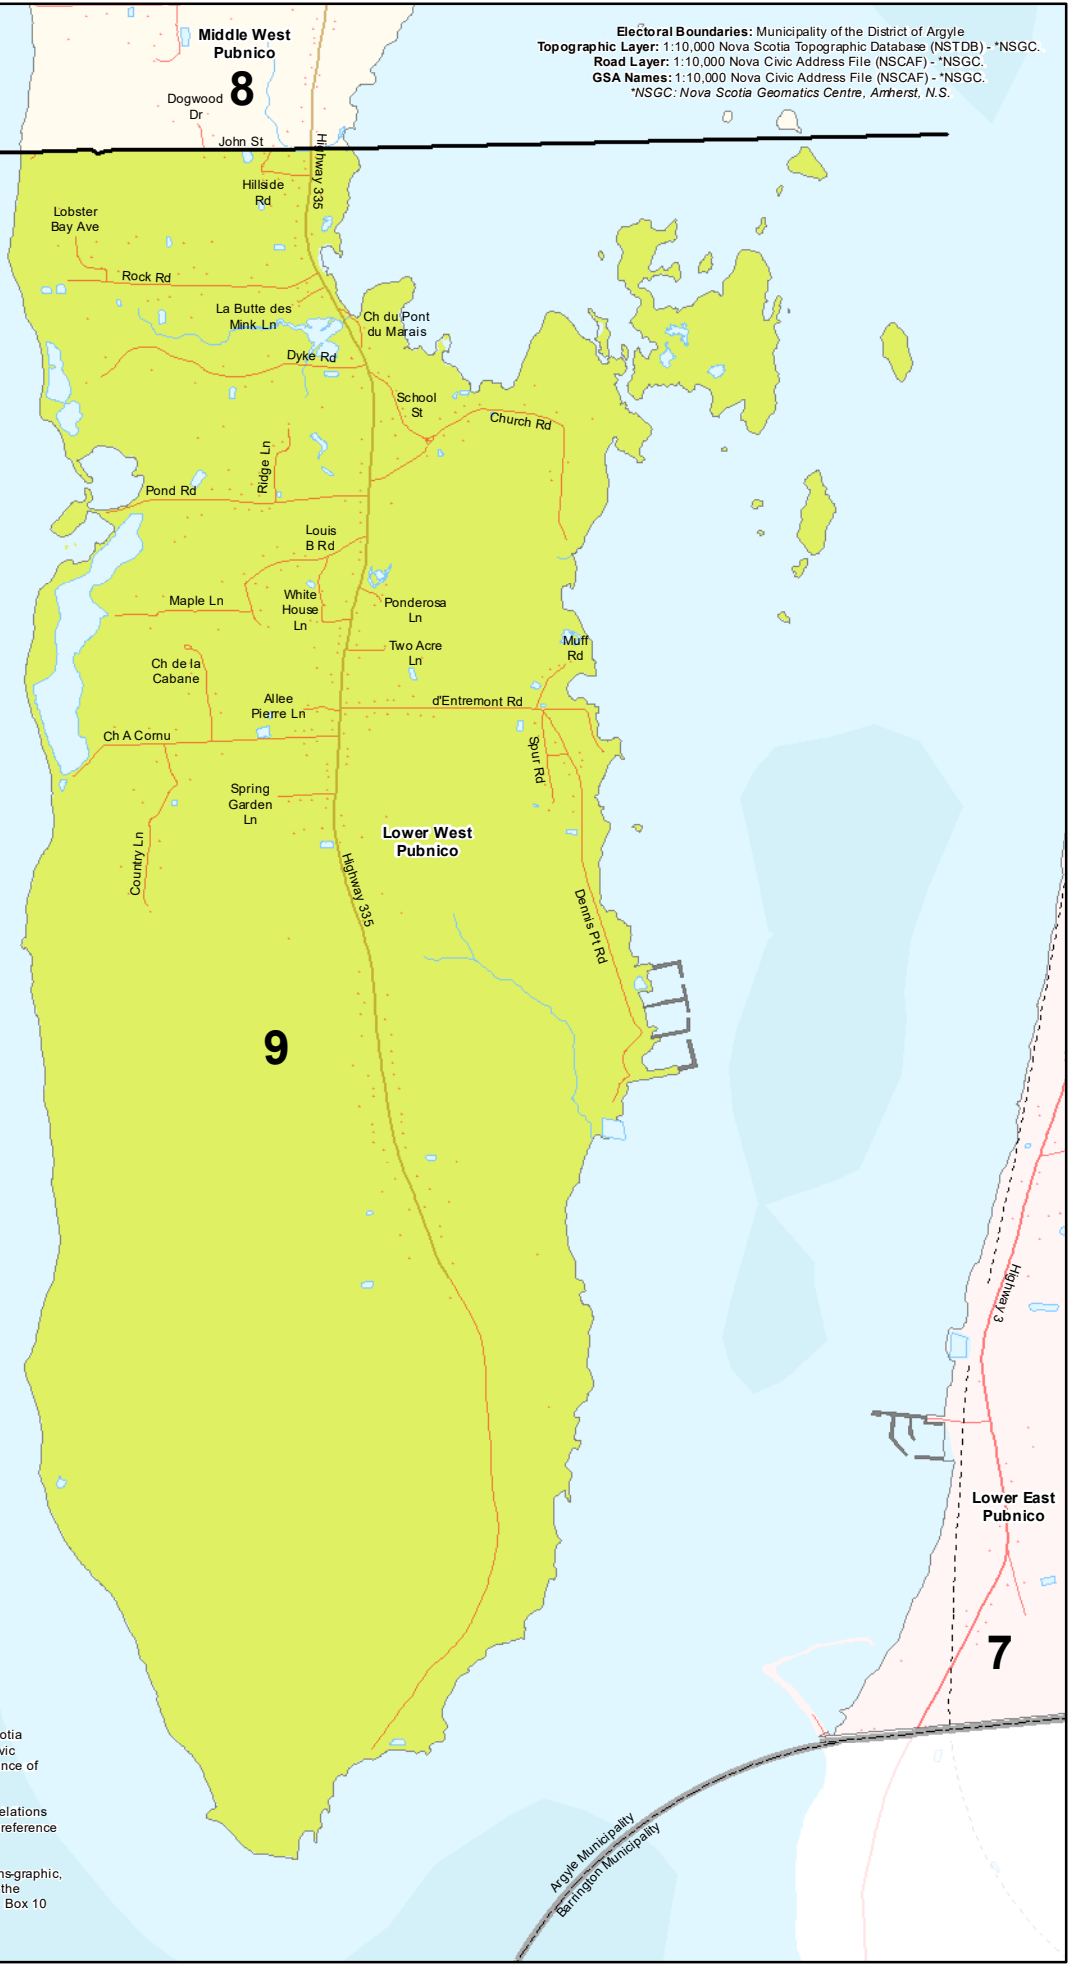

District 9

Electoral Boundaries: Municipality of the District of Argyle
 Topographic Layer: 1:10,000 Nova Scotia Topographic Database (NSTDB) - *NSGC.
 Road Layer: 1:10,000 Nova Civic Address File (NSCAF) - *NSGC.
 GSA Names: 1:10,000 Nova Civic Address File (NSCAF) - *NSGC.
 *NSGC: Nova Scotia Geomatics Centre, Amherst, N.S.

F:\Map\Argyle\Polling_District\Election_2020\MODA_District9_8-5x11.mxd Date: Wednesday, July 29, 2020

- Residences
- District Boundaries
- Yarmouth County Trail
- Highway
- Trunk
- Collector
- Local Road

This product includes map data derived from the Nova Scotia Topographic Database (NSTDB) and the Nova Scotia Civic Address File (NSCAF) and is Crown © copyright 2020, Province of Nova Scotia.

Used by permission of Service Nova Scotia and Municipal Relations (SNSMR) licenses *A0396 and *A0812. This map is intended for reference purposes only. Errors and omissions may exist.